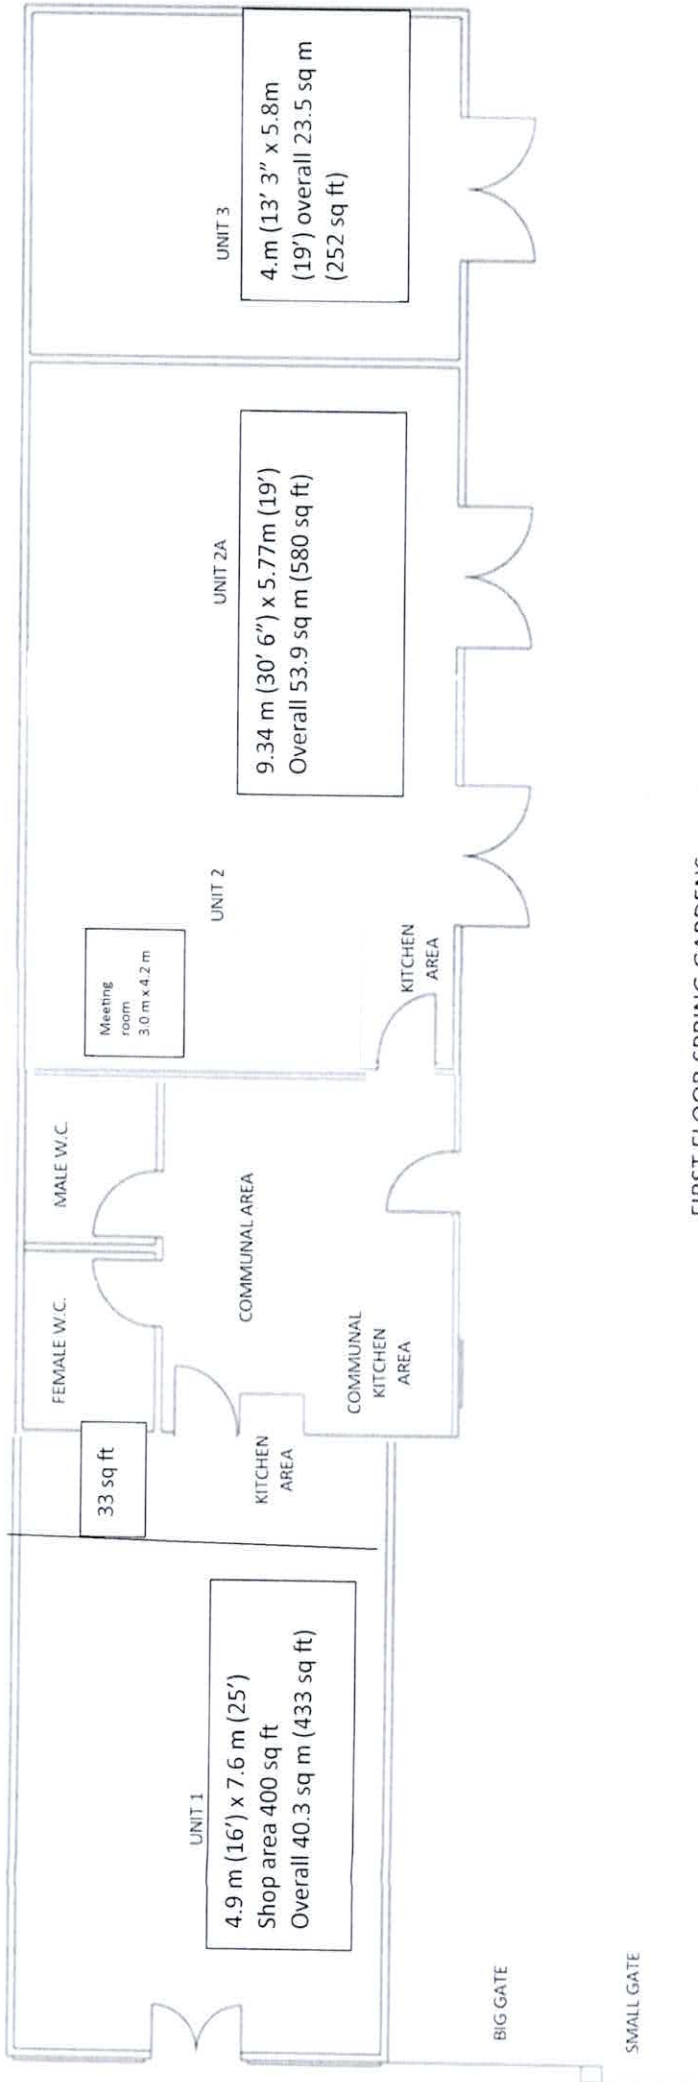

Unit 10 950 sq ft mezzanine unit
workshop space

Unit 11 492sq ft height of eaves 5m apex

Unit 12 950 sq ft mezzanine unit
office and workshop

Unit 13 950 sq ft mezzanine unit with
height of 5m eaves above

Unit 14 950 sq ft mezzanine
unit and office/ workshop

GROUND FLOOR SPRING GARDENS

FIRST FLOOR SPRING GARDENS