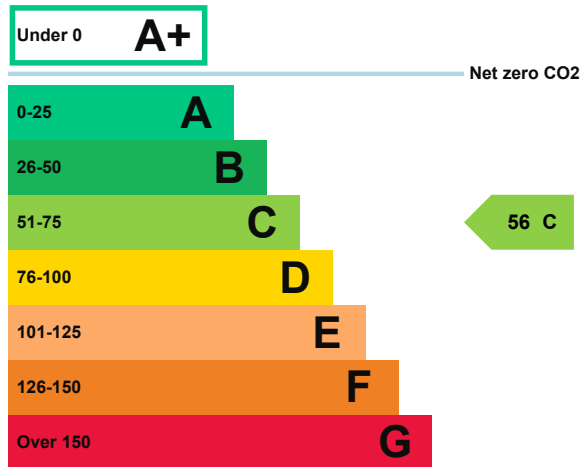

Energy performance certificate (EPC)

6 Warren Court
Park Road
CROWBOROUGH
TN6 2QX

Energy rating

C

Valid until: **18 December 2034**

Certificate number: **0673-5204-5971-3240-9639**

Property type: **Offices and Workshop Businesses**

Total floor area: **136 square metres**

Rules on letting this property

Properties can be let if they have an energy rating from A+ to E.

Energy rating and score

This property's energy rating is C.

Properties get a rating from A+ (best) to G (worst) and a score.

The better the rating and score, the lower your property's carbon emissions are likely to be.

How this property compares to others

Properties similar to this one could have ratings:

If newly built

17 A

If typical of the existing stock